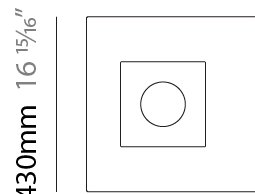

PETRA SURFACE

D42080- -

base number   Color   Finish
Temperature   Options

PROJECT
TYPE
SPECIFIER
QUANTITY
DATE

1. To build a product code in our configurator select the specify button on the base model # product page
2. To build a manual product code on this datasheet choose from the options listed below in blue font and add the suffix to the base model #

GENERAL

Series: Petra
Brand: Icone
Division: Design
Mounting Type: Surface
Mounting Location: Ceiling
Subcategory: Ambient

PHYSICAL

Shape: Square
Length (mm): 430
Length (in): 16 ¹⁵/₁₆
Width (mm): 430
Width (in): 16 ¹⁵/₁₆
Height (mm): 200
Height (in): 7 ⁷/₈
Light Distribution: Indirect
Fixture Finish: [ECO_SBR](#) / [ECO_WHI](#) / [ECR_BLK](#) / [ECR_SAL](#) / [ECR_SBR](#) / [EGL_BLK](#) / [EGL_RUS](#) / [EGL_WHI](#) / [ESI_SBR](#) / [SLA_SAL](#) / [WHI_RUS](#) / [WHI_SAL](#) / [WHI_WHI](#)
Fixture Material: Aluminum

ELECTRICAL

Lamp Type: LED
Input Wattage (W): 16
Total Output Wattage (W): 13.5
Dimming: Non-Dimmable / 0-10V Dimming
Driver Included: Yes
Driver Location: Integrated
Driver Type: Constant Current - 120Vac
Driver Class: Class 2
Input Voltage (V): 120
Constant Current (MA): 700

LED

Color Temperature (°K): 2700 / 3000
Nominal Lumen (lm): 2100
CRI: >90 CRI
Lamp Life (hrs): 50000

OPTICAL

RATINGS AND CERTIFICATIONS

Certified By: Certified for North American Standards
IP rating: IP20

430mm 16 ¹⁵/₁₆"